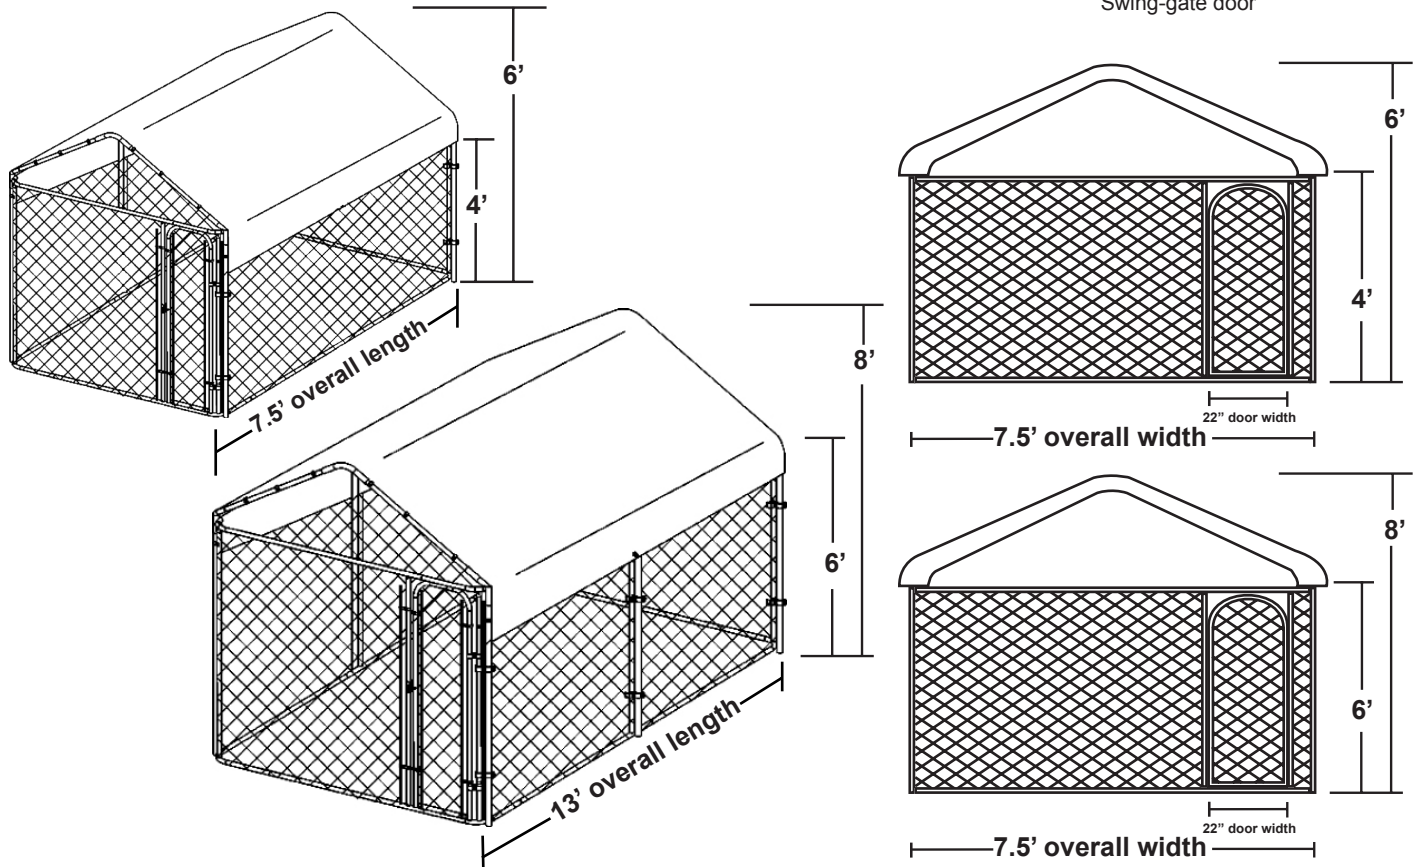

7.5 x 13 x 6 shown

7.5 x 7.5 x 4 shown

Dog Kennel

7.5' x 7.5' x 4' or 7.5' x 13' x 6'

Protect Your Pets from Inclement Weather & Sun

MDM Products offers two sizes of Dog Kennels for use with canines or poultry. Select either the **larger 7.5 x 13 x 6** unit or the smaller, **shorter 7.5 x 7.5 x 4** unit to fit your needs. These units offer high quality protection from the effects of sun and weather for your pets. The units feature a fabricated pre-drilled frame assembly of **galvanized steel** with all the hardware necessary for easy and instant assembly in a matter of minutes. The canopy roof material is an 8oz. mesh material with UV protection. The canopy is

Exclusive Features

- Heavy-Duty Galvanized Tubular Steel Frame
- Easy Bolt Together Frame - all Pre-drilled & Cut
- Chain-link Diamond Mesh
- 8oz. Canopy Mesh Roof
- Permanent Anchors Included

| | |
|-------------------|--|
| Nominal Size | 7.5' Wide x 7.5' Long x 4' High |
| Frame | 2 1/4 chain-link mesh 18 gauge 1 1/4" steel members |
| Standard End Size | Center Height - 6' Sidewall Height - 4' |
| Colors | Roof - Grey |
| Anchors | Four (4) Auger Style Anchors |
| Door Size | one(1) 22" wide x 4' high swing gate |
| Shipping Weight | 127 lbs. in two (2) boxes shipped via motor freight |

| | |
|-------------------|--|
| Nominal Size | 7.5' Wide x 13' Long x 6' High |
| Frame | 2 1/4 chain-link mesh 18 gauge 1 1/4" steel members |
| Standard End Size | Center Height - 8' Sidewall Height - 6' |
| Colors | Roof - Grey |
| Anchors | Four (4) Auger Style Anchors |
| Door Size | one(1) 22" wide x 6' high swing gate |
| Shipping Weight | 216 lbs. in two (2) boxes shipped via motor freight |

MDMshelters.com
RhinoShelters.com

Dog Kennel 7.5' x 7.5' x 4' & 7.5' x 13' x 6' www.MDMshelters.com

Easy to handle 2 box shipment

Roof canopy attaches with bungee cords

Chain-link design

Swing-gate door

More Fine Products from *Rhino Shelter™*